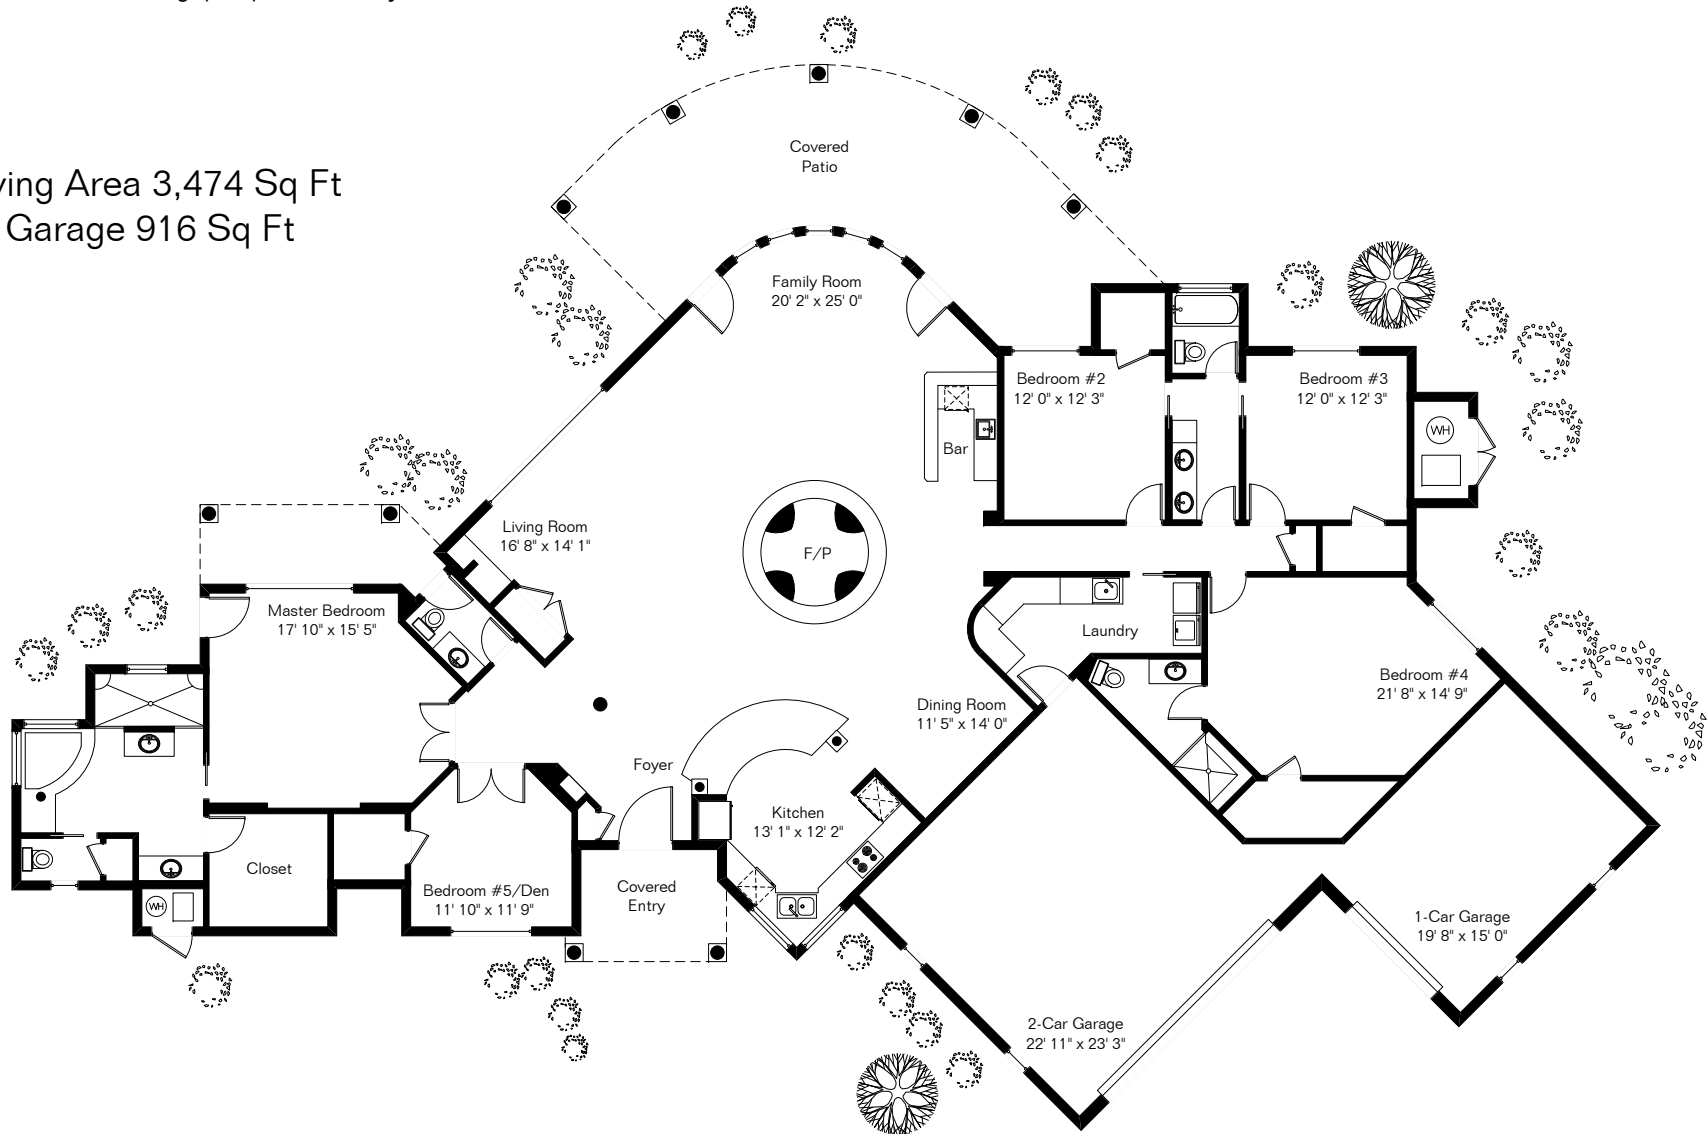

The square footages and room size information are deemed to be reliable but are not guaranteed and should be independently verified. This drawing is for marketing purposes only.

1504 N Desert Trumpet Ct

Living Area 3,474 Sq Ft
Garage 916 Sq Ft

Site Visit July 2020

Copyright 2020 Floor Plans First! LLC
All Rights Reserved.

Floor Plans First!^{LLC}
See the Floor Plan First![™]

FloorPlansFirst.com[™]
(520) 881-1500